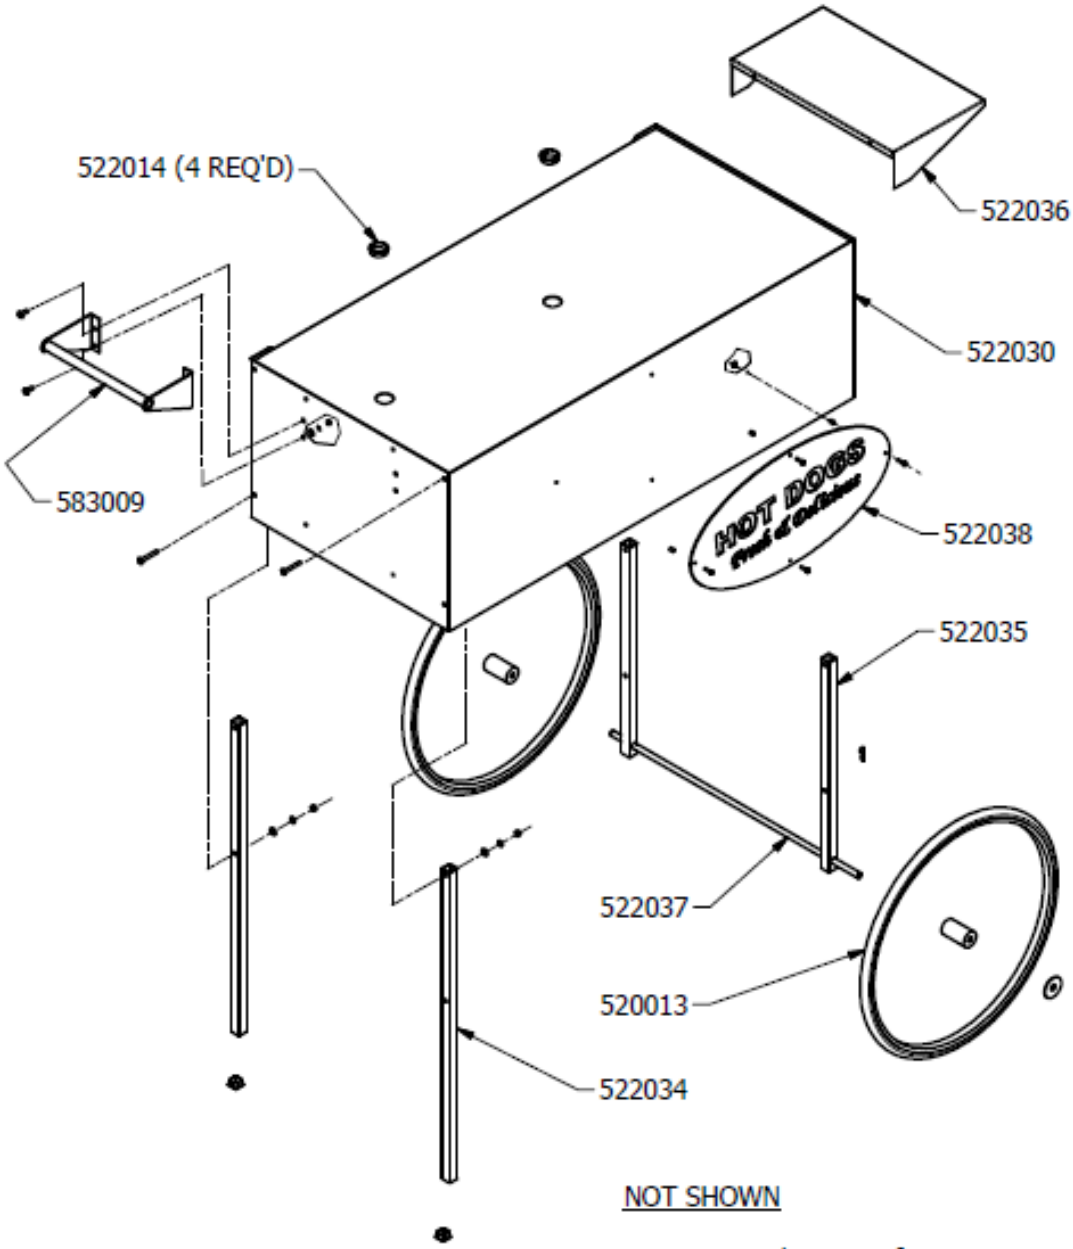

HOT DOG CART ASSEMBLY

NOT SHOWN

- 522029 Hardware Kit for Sign
- 517002 Hardware Kit for Cart Assembly
- 522012 Red & Yellow Umbrella
- 522013 Blue Umbrella Base